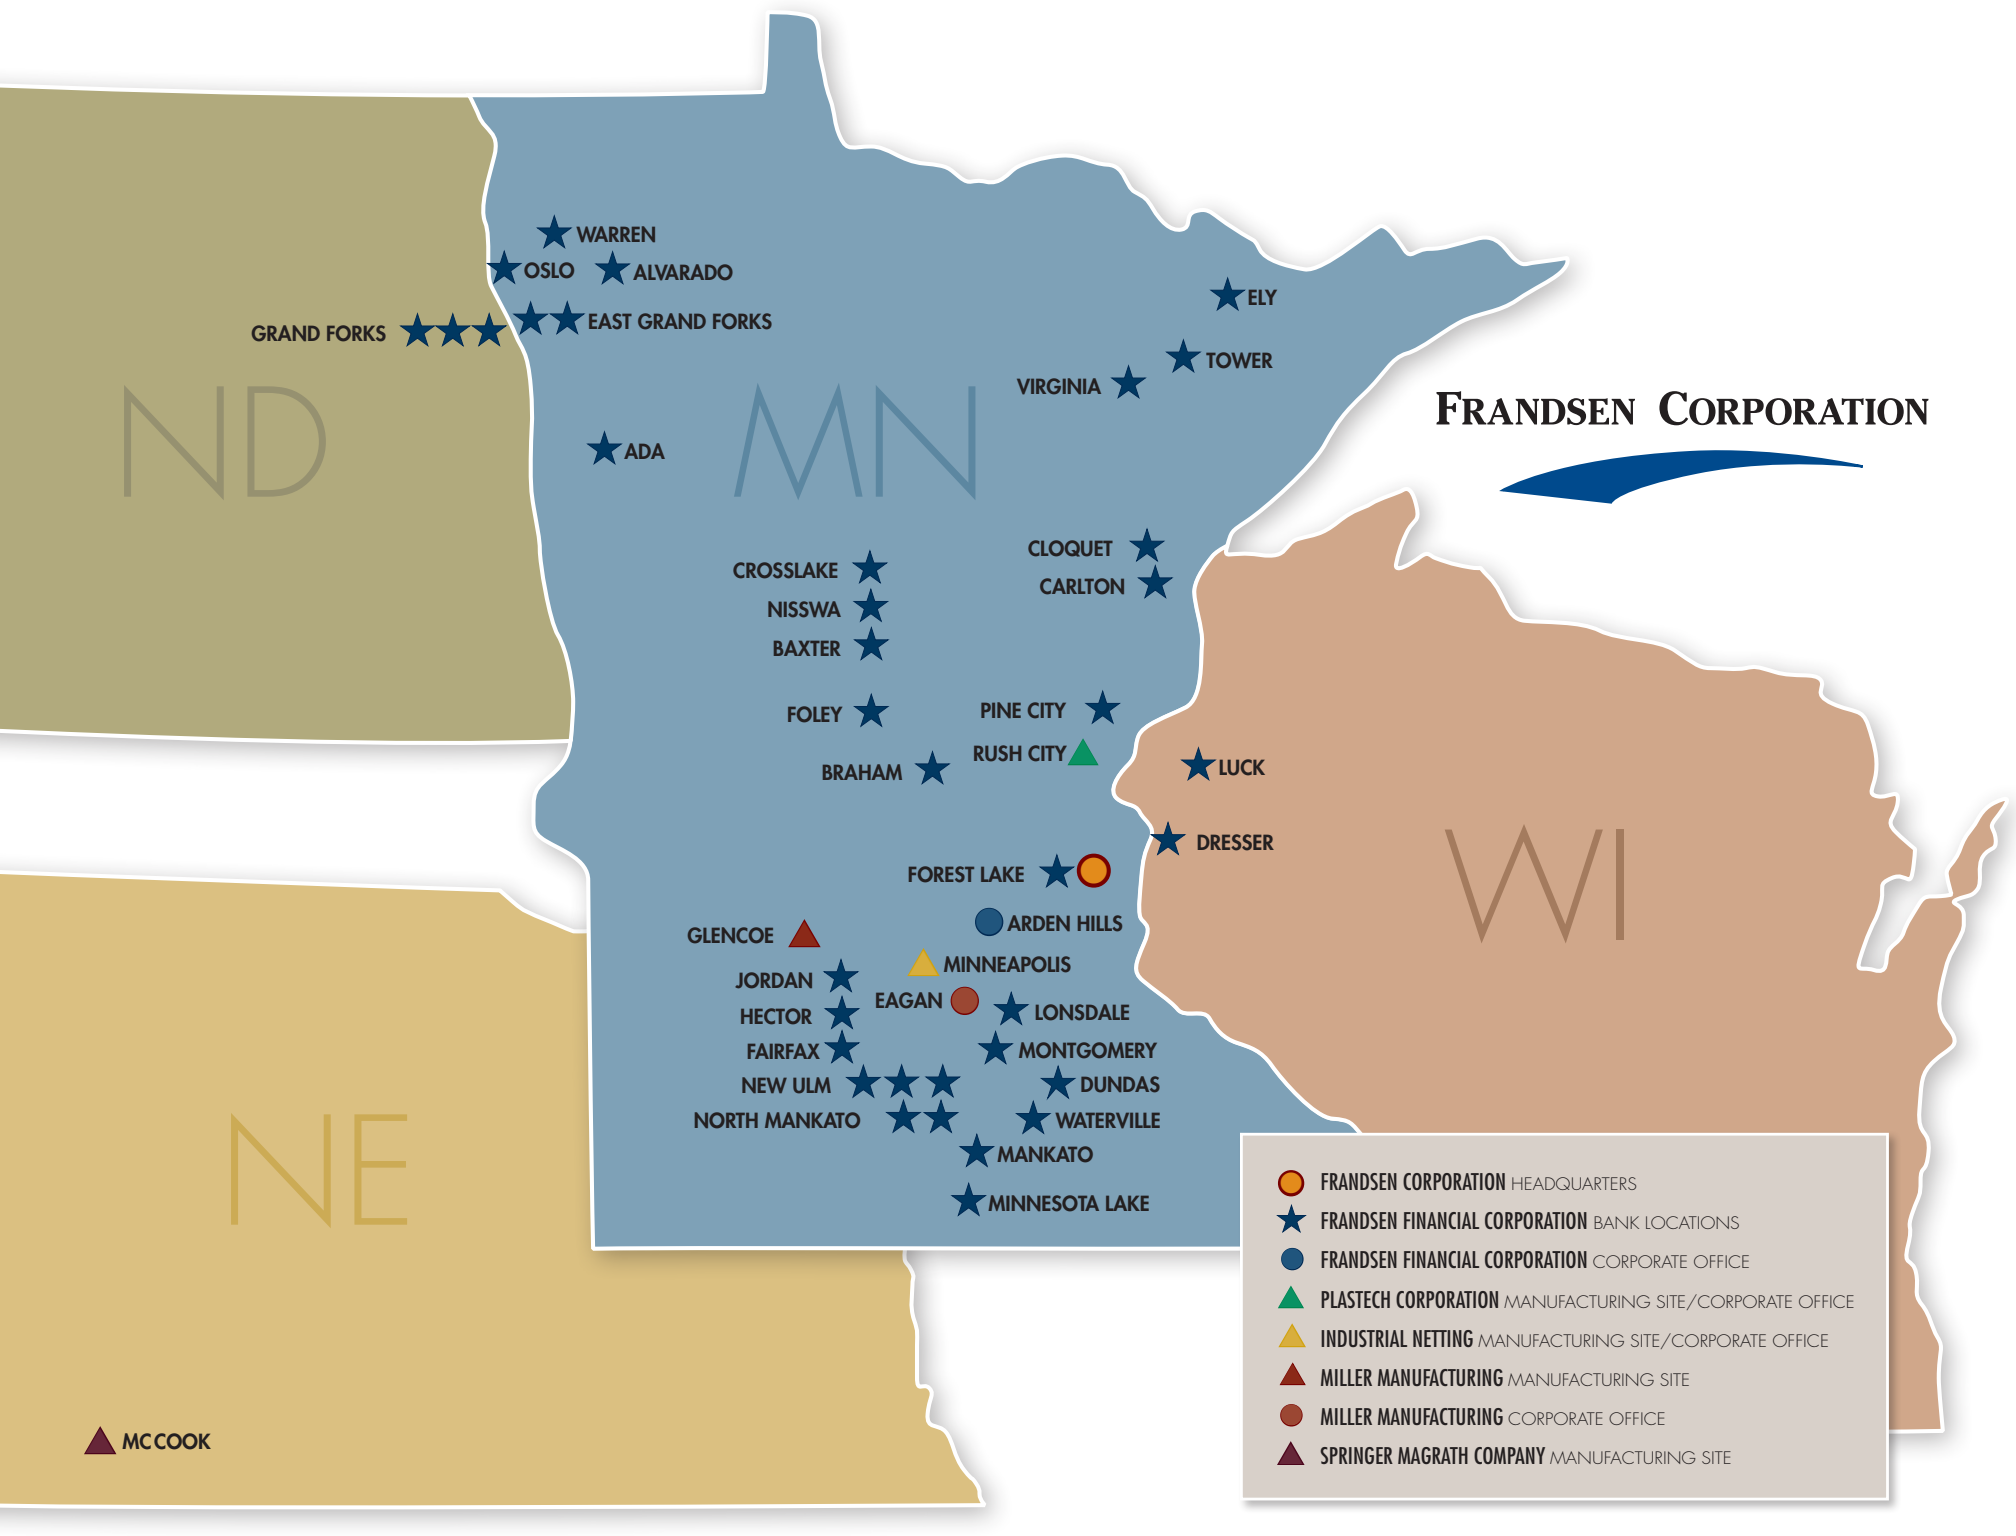

FRANSDEN CORPORATION

GRAND FORKS

WARREN
OSLO ALVARADO
EAST GRAND FORKS

ELY

TOWER

VIRGINIA

ADA

CLOQUET
CARLTON

CROSSLAKE
NISSWA
BAXTER

FOLEY

PINE CITY

BRAHAM

RUSH CITY

LUCK

DRESSER

FOREST LAKE

GLENCOE

ARDEN HILLS

JORDAN

MINNEAPOLIS

HECTOR

EAGAN

LONSDALE

FAIRFAX

MONTGOMERY

NEW ULM

DUNDAS

NORTH MANKATO

WATERVILLE

MANKATO

MINNESOTA LAKE

- FRANSDEN CORPORATION HEADQUARTERS
- FRANSDEN FINANCIAL CORPORATION BANK LOCATIONS
- FRANSDEN FINANCIAL CORPORATION CORPORATE OFFICE
- PLASTECH CORPORATION MANUFACTURING SITE/CORPORATE OFFICE
- INDUSTRIAL NETTING MANUFACTURING SITE/CORPORATE OFFICE
- MILLER MANUFACTURING MANUFACTURING SITE
- MILLER MANUFACTURING CORPORATE OFFICE
- SPRINGER MAGRATH COMPANY MANUFACTURING SITE